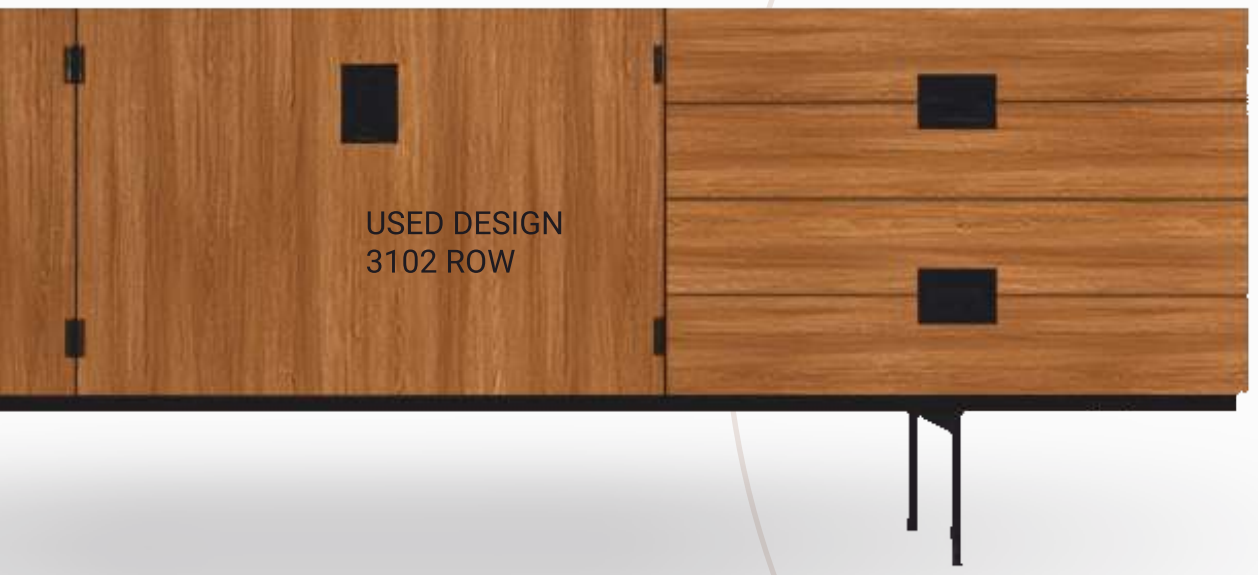

GLEAM OF GLAMOUR

ELEVATE YOUR SPACE WITH THE
STYLISH SUPREMACY OF OUR
FLAMBOYANT TEXTURES.

3102 ROW
ADERE OAK

E
C
N
A
N
I
M
J
L
L