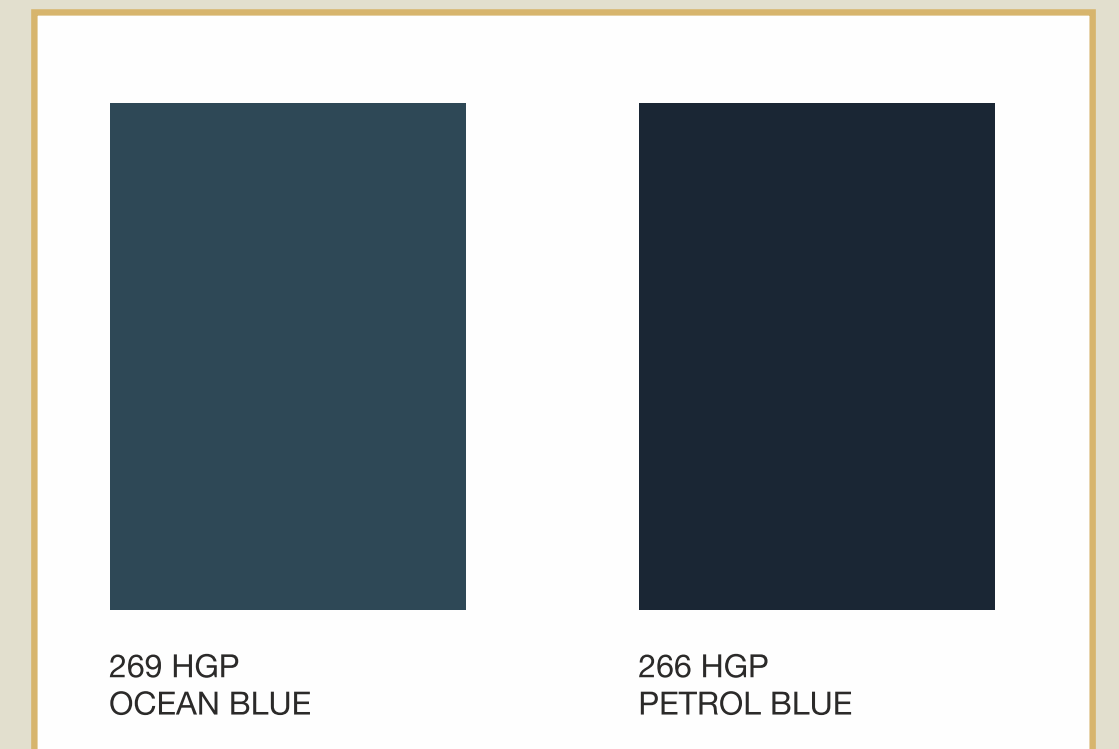

/// HIGH GLOSS PLUS SOLIDS

SUBTLE
PERFECTION

NOTE : ALL COLORS ARE AVAILABLE IN SF FINISH WITH CONFIRMATION OF M.O.Q & DELIVERY PERIOD